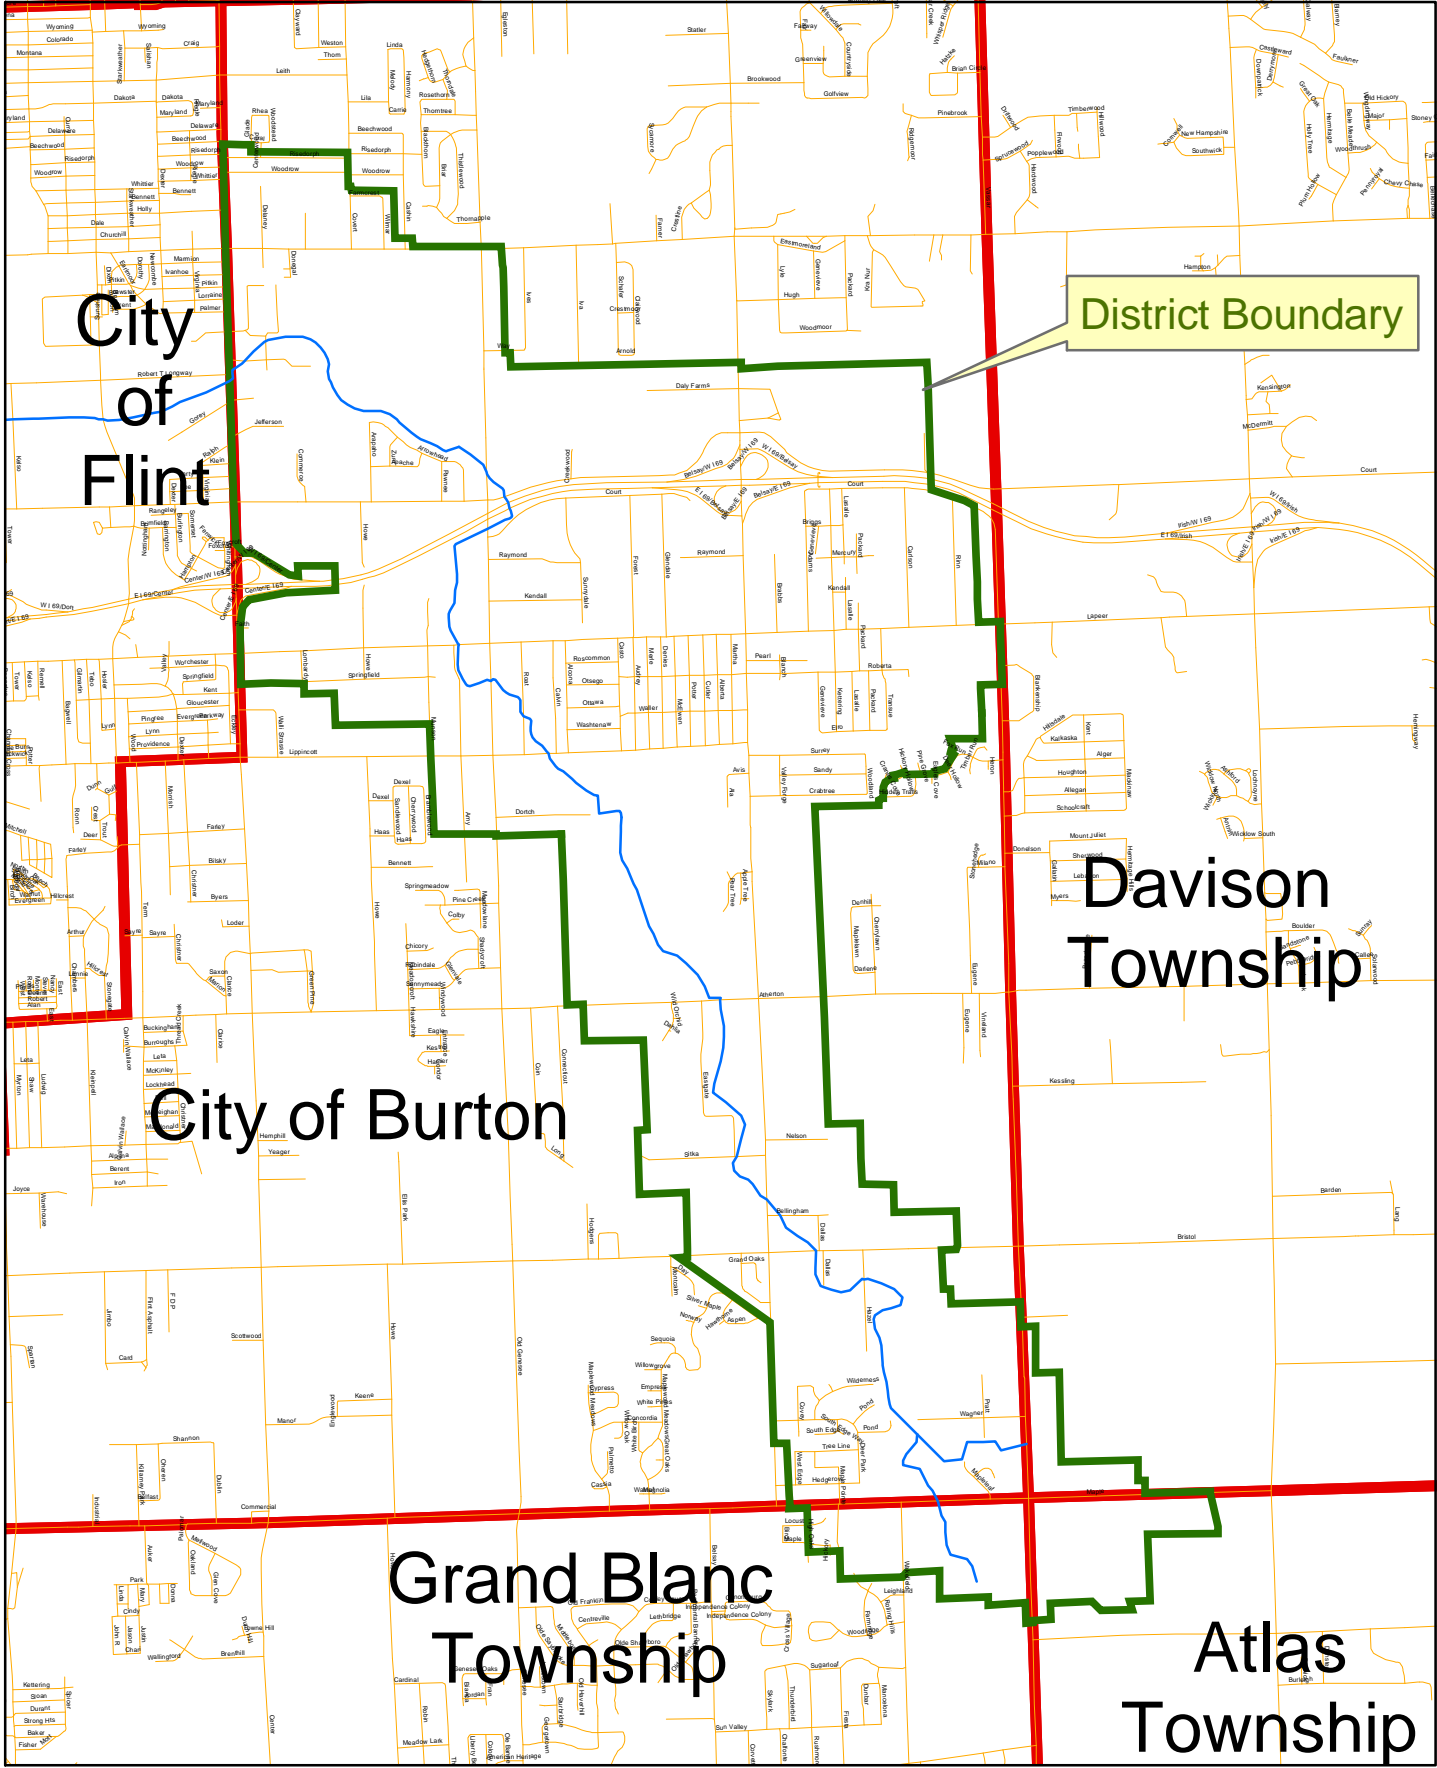

Gilkey Creek #0017

City of Flint

District Boundary

Davison Township

City of Burton

Grand Blanc Township

Atlas Township